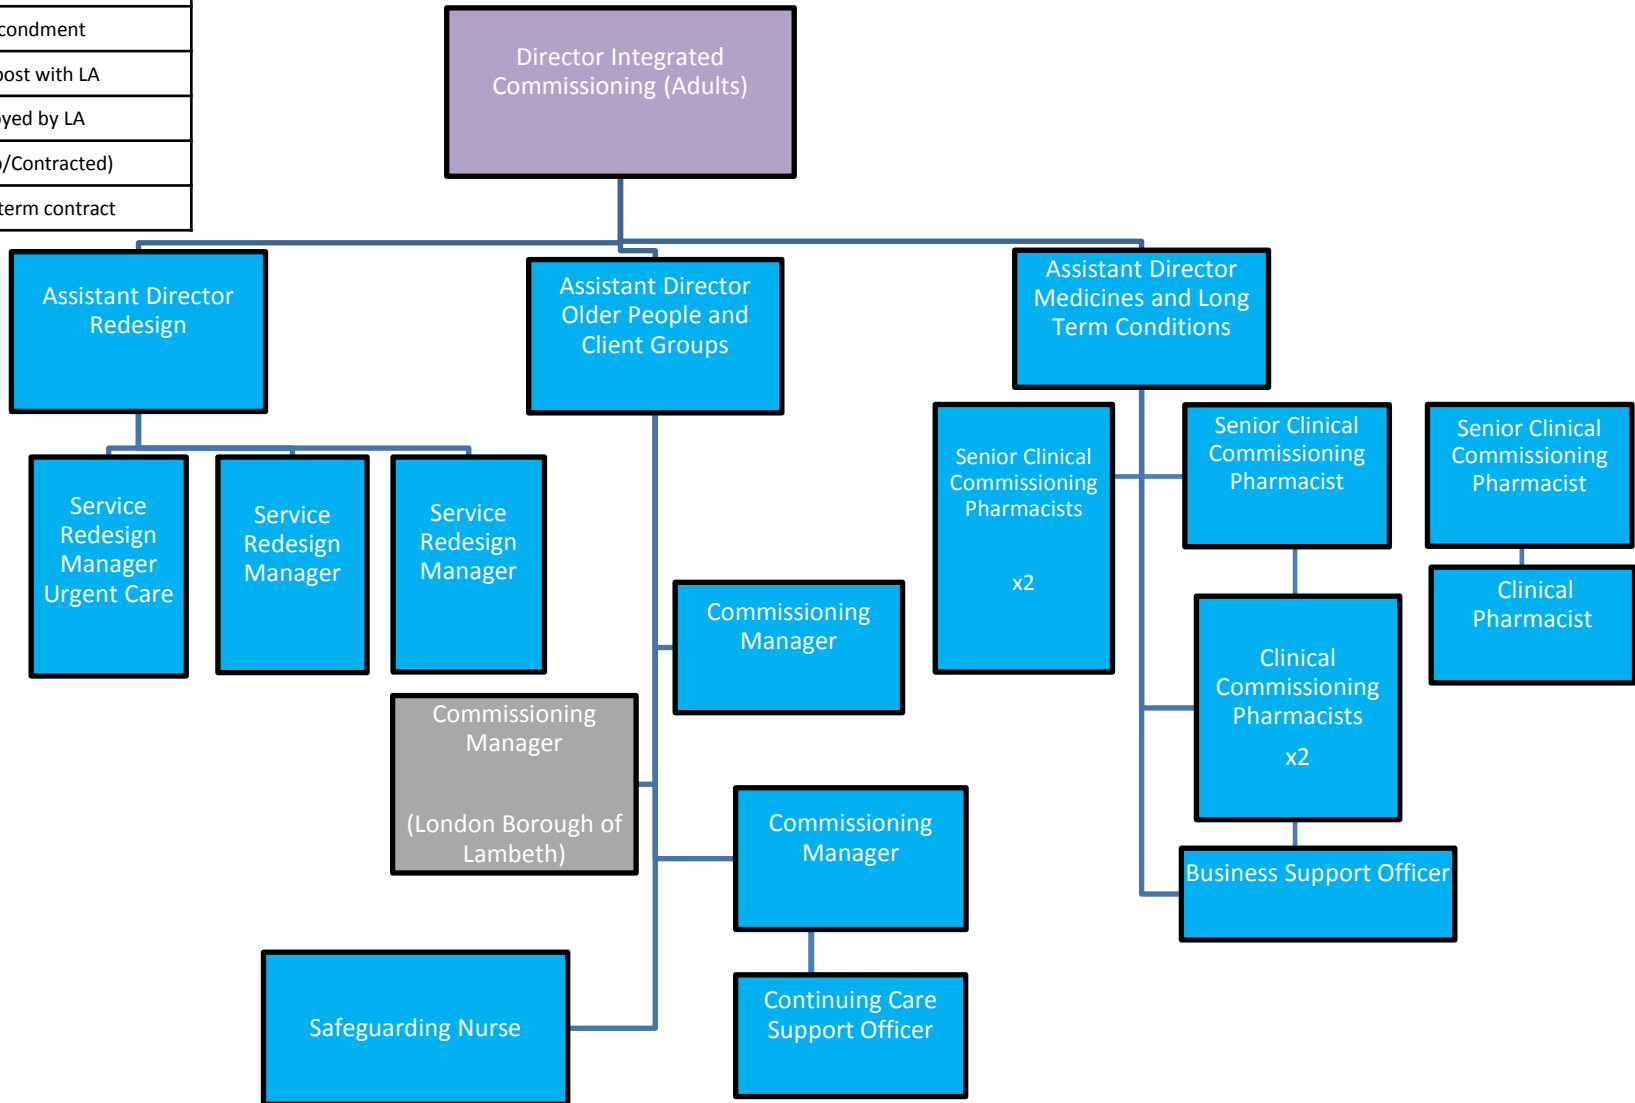

Executive Team

Key	
	Employed by LCCG
	Employed as a contractor
	On Secondment
	Joint post with LA
	Employed by LA
	(Temp/Contracted)
	Fixed term contract

Key	
	Employed by LCCG
	Employed as a contractor
	On Secondment
	Joint post with LA
	Employed by LA
	(Temp/Contracted)
	Fixed term contract

Integrated Commissioning (Adults) – Mental Health

Key	
Blue	Employed by LCCG
Yellow	Employed as a contractor
Green	On Secondment
Purple	Joint post with LA
Grey	Employed by LA
Red	(Temp/Contracted)
Light Blue	Fixed term contract

Integrated Commissioning (Children)

Key	
	Employed by LCCG
	Employed as a contractor
	On Secondment
	Joint post with LA
	Employed by LA
	(Temp/Contracted)
	Fixed term contract

Key	
	Employed by LCCG
	Employed as a contractor
	On Secondment
	Joint post with LA
	Employed by LA
	(Temp/Contracted)

Finance

Key	
Blue	Employed by LCCG
Yellow	Employed as a contractor
Green	On Secondment
Purple	Joint post with LA
Grey	Employed by LA
Red	(Temp/Contracted)
Light Blue	Fixed term contract

Key	
Blue	Employed by LCCG
Yellow	Employed as a contractor
Green	On Secondment
Purple	Joint post with LA
Grey	Employed by LA
Red	(Temp/Contracted)
Light Blue	Fixed term contract