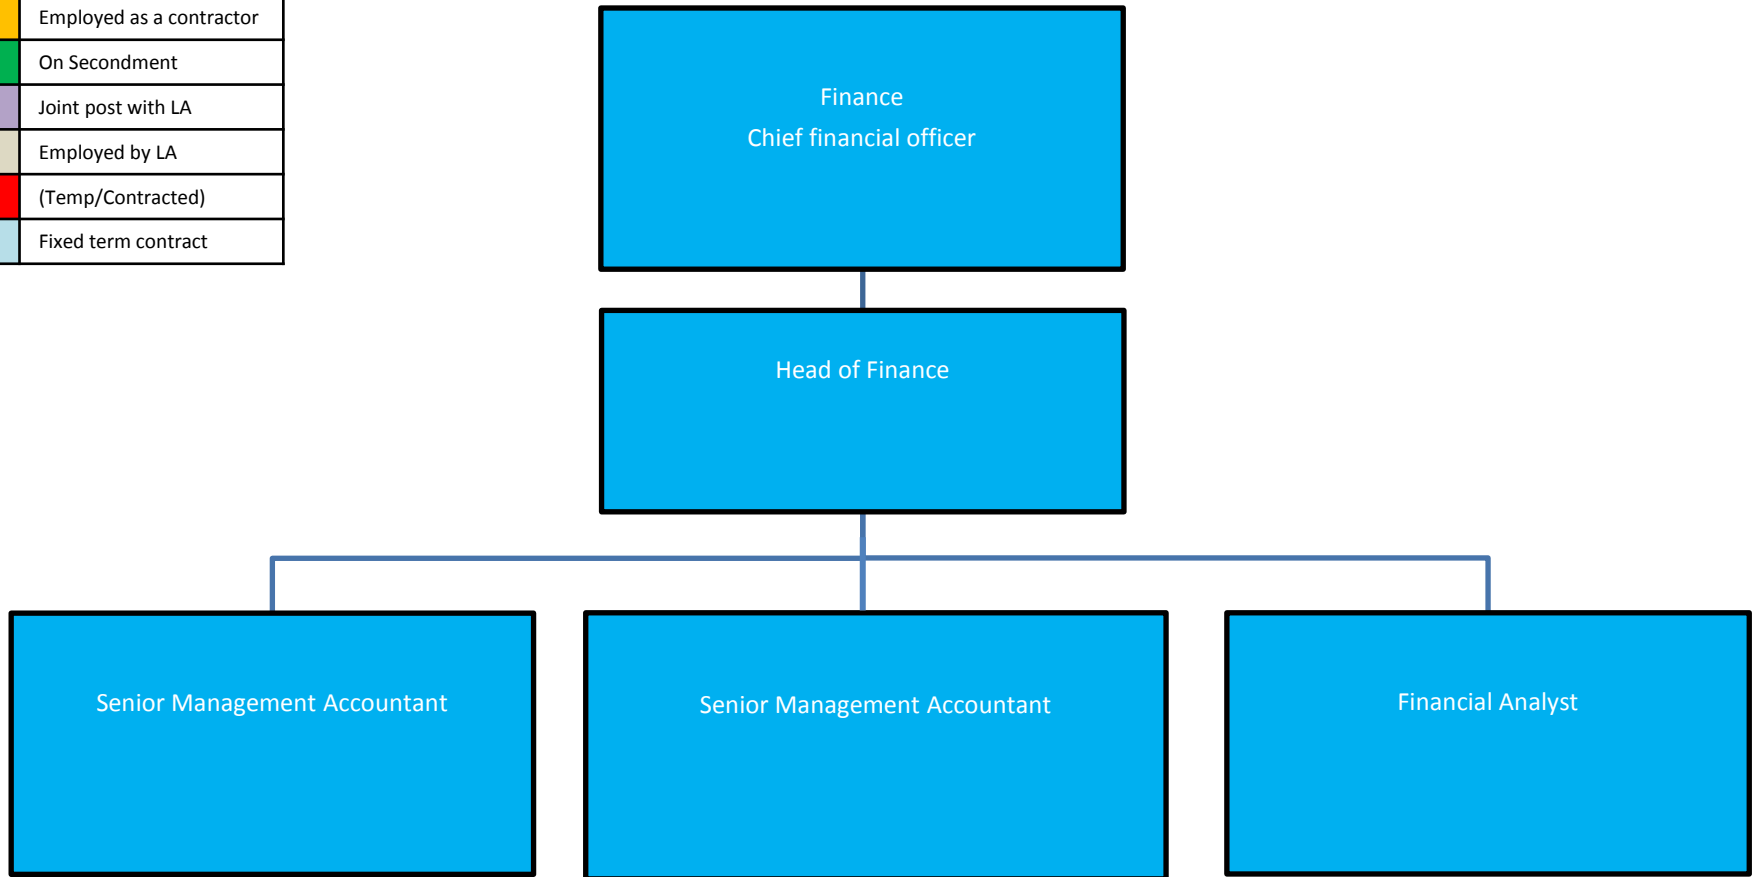

Integrated Commissioning (Adults) – Mental Health

Key	
Blue	Employed by LCCG
Yellow	Employed as a contractor
Green	On Secondment
Purple	Joint post with LA
Grey	Employed by LA
Red	(Temp/Contracted)
Light Blue	Fixed term contract

Integrated Commissioning (Children)

Key	
	Employed by LCCG
	Employed as a contractor
	On Secondment
	Joint post with LA
	Employed by LA
	(Temp/Contracted)
	Fixed term contract

Key	
	Employed by LCCG
	Employed as a contractor
	On Secondment
	Joint post with LA
	Employed by LA
	(Temp/Contracted)

Finance

Key	
Blue	Employed by LCCG
Yellow	Employed as a contractor
Green	On Secondment
Purple	Joint post with LA
Grey	Employed by LA
Red	(Temp/Contracted)
Light Blue	Fixed term contract

Key	
Blue	Employed by LCCG
Yellow	Employed as a contractor
Green	On Secondment
Purple	Joint post with LA
Grey	Employed by LA
Red	(Temp/Contracted)
Light Blue	Fixed term contract