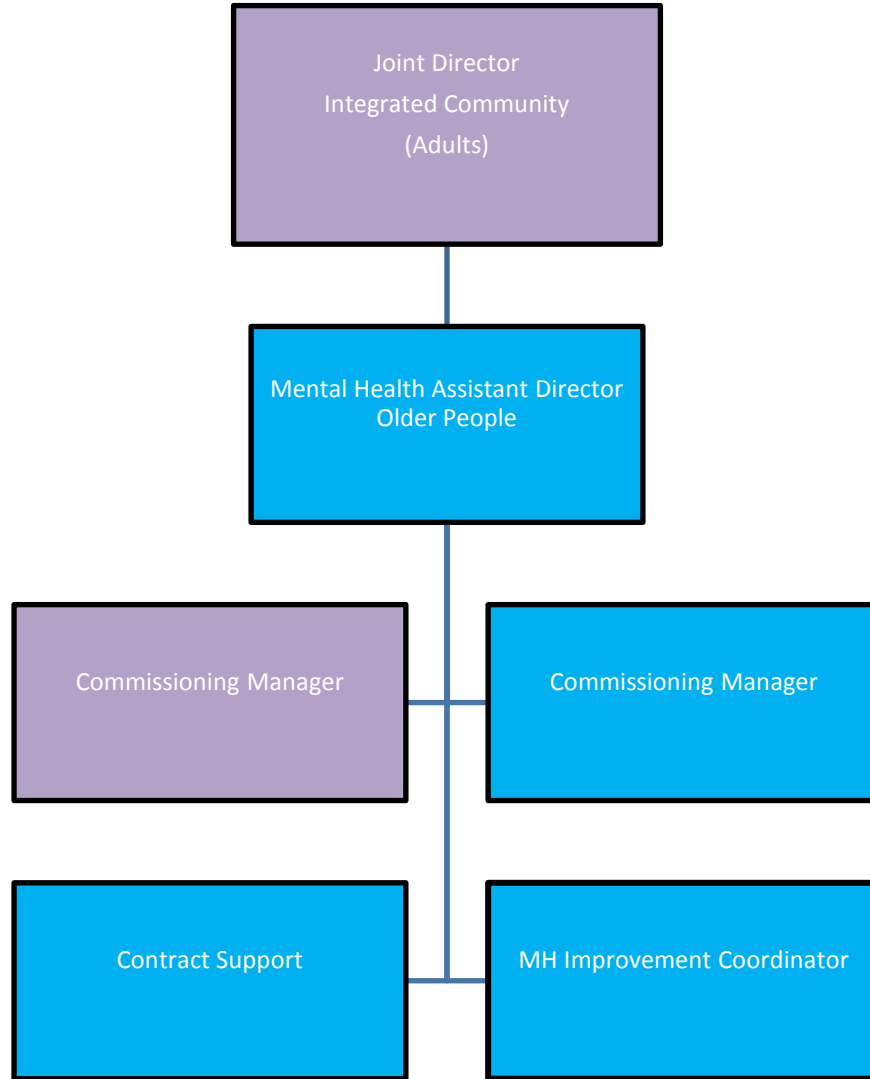

Executive Team

Key	
	Employed by LCCG
	Employed as a contractor
	On Secondment
	Joint post with LA
	Employed by LA
	(Temp/Contracted)
	Fixed term contract

Key	
	Employed by LCCG
	Employed as a contractor
	On Secondment
	Joint post with LA
	Employed by LA
	(Temp/Contracted)
	Fixed term contract

Integrated Commissioning (Adults) – Mental Health

Key	
Blue	Employed by LCCG
Yellow	Employed as a contractor
Green	On Secondment
Purple	Joint post with LA
Grey	Employed by LA
Red	(Temp/Contracted)
Light Blue	Fixed term contract

Integrated Commissioning (Children)

Key	
	Employed by LCCG
	Employed as a contractor
	On Secondment
	Joint post with LA
	Employed by LA
	(Temp/Contracted)
	Fixed term contract

Key	
	Employed by LCCG
	Employed as a contractor
	On Secondment
	Joint post with LA
	Employed by LA
	(Temp/Contracted)