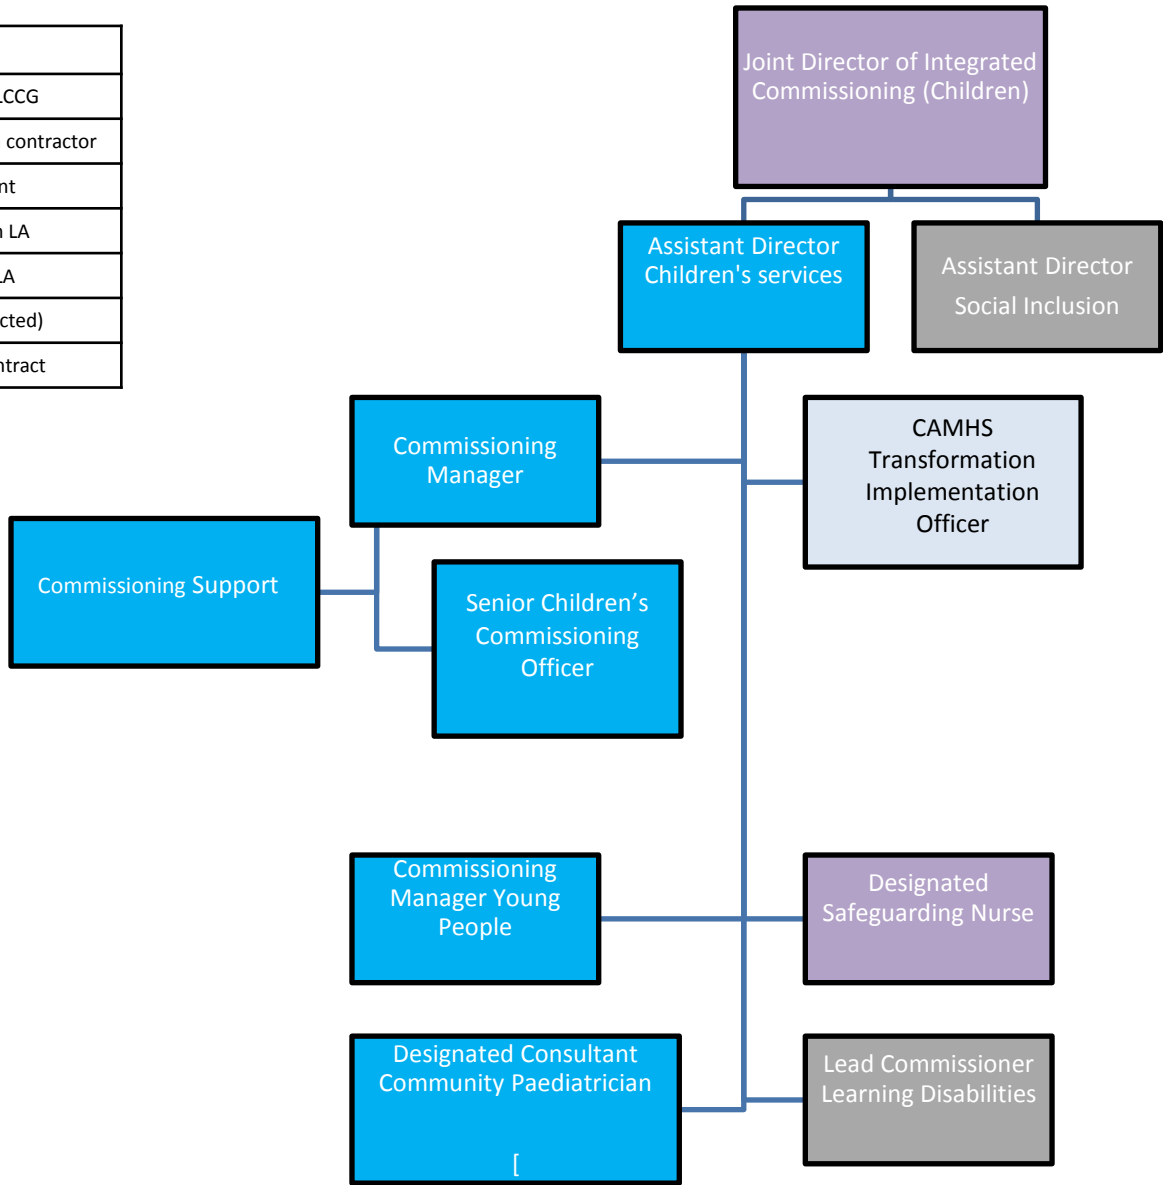

Executive Team

Key	
	Employed by LCCG
	Employed as a contractor
	On Secondment
	Joint post with LA
	Employed by LA
	(Temp/Contracted)
	Fixed term contract

Key	
	Employed by LCCG
	Employed as a contractor
	On Secondment
	Joint post with LA
	Employed by LA
	(Temp/Contracted)
	Fixed term contract

Integrated Commissioning (Adults) – Mental Health

Key	
Blue	Employed by LCCG
Yellow	Employed as a contractor
Green	On Secondment
Purple	Joint post with LA
Grey	Employed by LA
Red	(Temp/Contracted)
Light Blue	Fixed term contract

Integrated Commissioning (Children)

Key	
	Employed by LCCG
	Employed as a contractor
	On Secondment
	Joint post with LA
	Employed by LA
	(Temp/Contracted)
	Fixed term contract

Key	
	Employed by LCCG
	Employed as a contractor
	On Secondment
	Joint post with LA
	Employed by LA
	(Temp/Contracted)

Finance

Key	
Blue	Employed by LCCG
Yellow	Employed as a contractor
Green	On Secondment
Purple	Joint post with LA
Grey	Employed by LA
Red	(Temp/Contracted)
Light Blue	Fixed term contract

Key	
Blue	Employed by LCCG
Yellow	Employed as a contractor
Green	On Secondment
Purple	Joint post with LA
Grey	Employed by LA
Red	(Temp/Contracted)
Light Blue	Fixed term contract