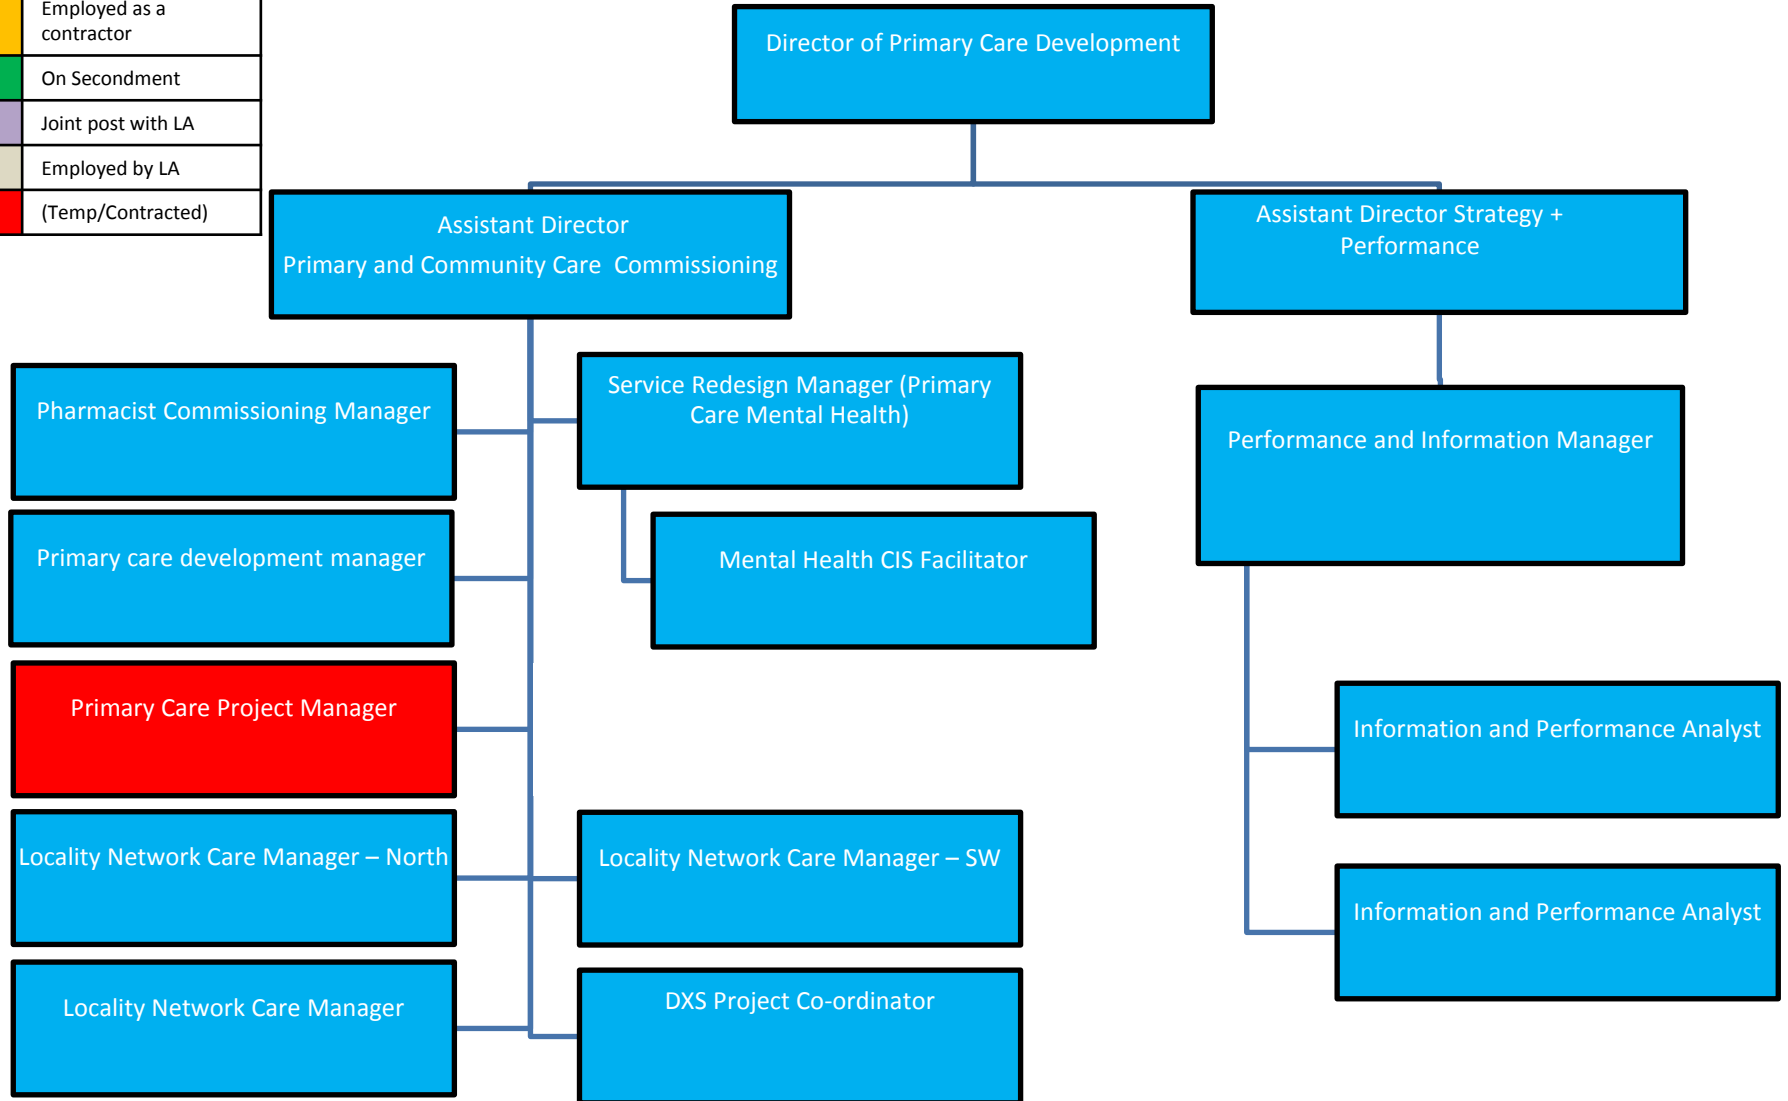

Integrated Commissioning (Adults) – Mental Health

Key	
Blue	Employed by LCCG
Yellow	Employed as a contractor
Green	On Secondment
Purple	Joint post with LA
Grey	Employed by LA
Red	(Temp/Contracted)
Light Blue	Fixed term contract

Integrated Commissioning (Children)

Key	
	Employed by LCCG
	Employed as a contractor
	On Secondment
	Joint post with LA
	Employed by LA
	(Temp/Contracted)
	Fixed term contract

Key	
	Employed by LCCG
	Employed as a contractor
	On Secondment
	Joint post with LA
	Employed by LA
	(Temp/Contracted)

Finance

Key	
Blue	Employed by LCCG
Yellow	Employed as a contractor
Green	On Secondment
Purple	Joint post with LA
Grey	Employed by LA
Red	(Temp/Contracted)
Light Blue	Fixed term contract

Key	
Blue	Employed by LCCG
Yellow	Employed as a contractor
Green	On Secondment
Purple	Joint post with LA
Grey	Employed by LA
Red	(Temp/Contracted)
Light Blue	Fixed term contract