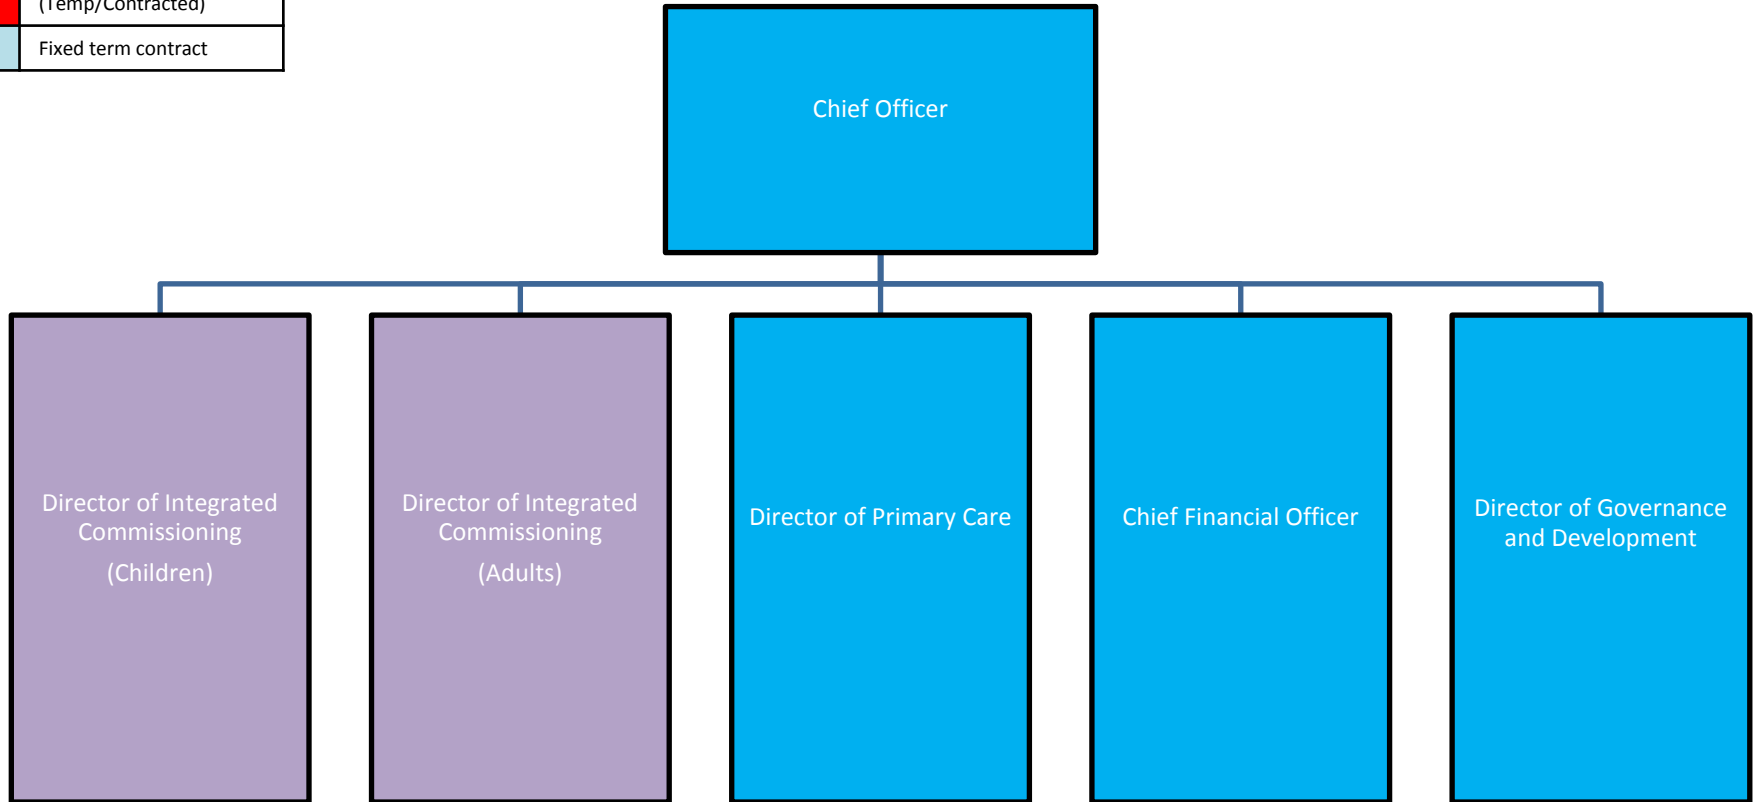

Executive Team

Key	
	Employed by LCCG
	Employed as a contractor
	On Secondment
	Joint post with LA
	Employed by LA
	(Temp/Contracted)
	Fixed term contract

Key	
	Employed by LCCG
	Employed as a contractor
	On Secondment
	Joint post with LA
	Employed by LA
	(Temp/Contracted)
	Fixed term contract

Integrated Commissioning (Adults) – Mental Health

Key	
Blue	Employed by LCCG
Yellow	Employed as a contractor
Green	On Secondment
Purple	Joint post with LA
Grey	Employed by LA
Red	(Temp/Contracted)
Light Blue	Fixed term contract

Integrated Commissioning (Children)

Key	
	Employed by LCCG
	Employed as a contractor
	On Secondment
	Joint post with LA
	Employed by LA
	(Temp/Contracted)
	Fixed term contract

Key	
	Employed by LCCG
	Employed as a contractor
	On Secondment
	Joint post with LA
	Employed by LA
	(Temp/Contracted)

Finance

Key	
Blue	Employed by LCCG
Yellow	Employed as a contractor
Green	On Secondment
Purple	Joint post with LA
Grey	Employed by LA
Red	(Temp/Contracted)
Light Blue	Fixed term contract

Key	
Blue	Employed by LCCG
Yellow	Employed as a contractor
Green	On Secondment
Purple	Joint post with LA
Grey	Employed by LA
Red	(Temp/Contracted)
Light Blue	Fixed term contract